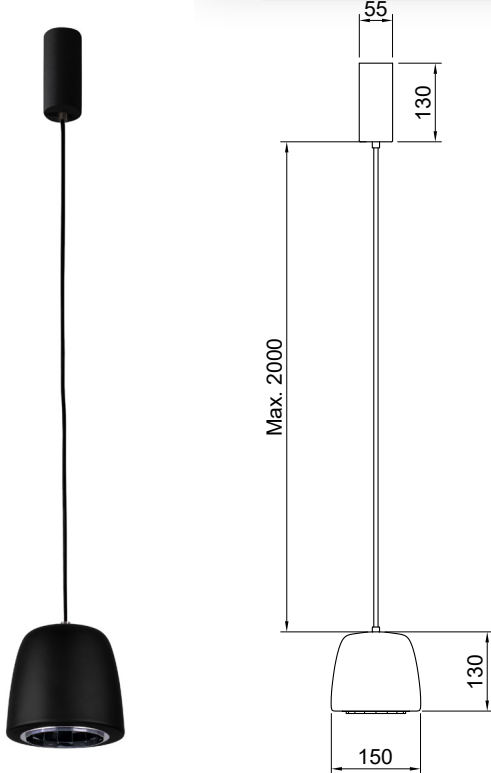

HIND RABII

LIGHTING STUDIO

ICE 15

Design by Hind Rabii, 2015

Shape		
		
Black	Green	Orange

Inner reflector	
	
Carbon	Copper

Mounting	Pendant	Dimmable	Yes (TRIAC, trailing edge)	Marking	CE IP20 F
Environment	Indoor	Source	Included	Weight	0,9kgs
Lampshade	Aluminium		led 8w 2700K 800lm	Cord lenght	2000mm adjustable ; other length on request.
Frame	Cord & Metal	Voltage	220-250V		